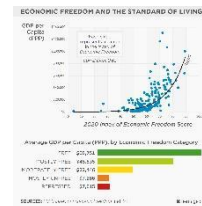

3) Politics, attribution not found

4) [Economic Freedom and the Standard of Living](#) (no

Attribution: © Heritage Foundation / [CC BY-SA 4.0](#)

changes)

5) [CSIRO SciencelImage 3881 Five Antennas at Narrabri](#) (no changes)

Attribution: © John Masterson, CSIRO / [CC BY 3.0](#)